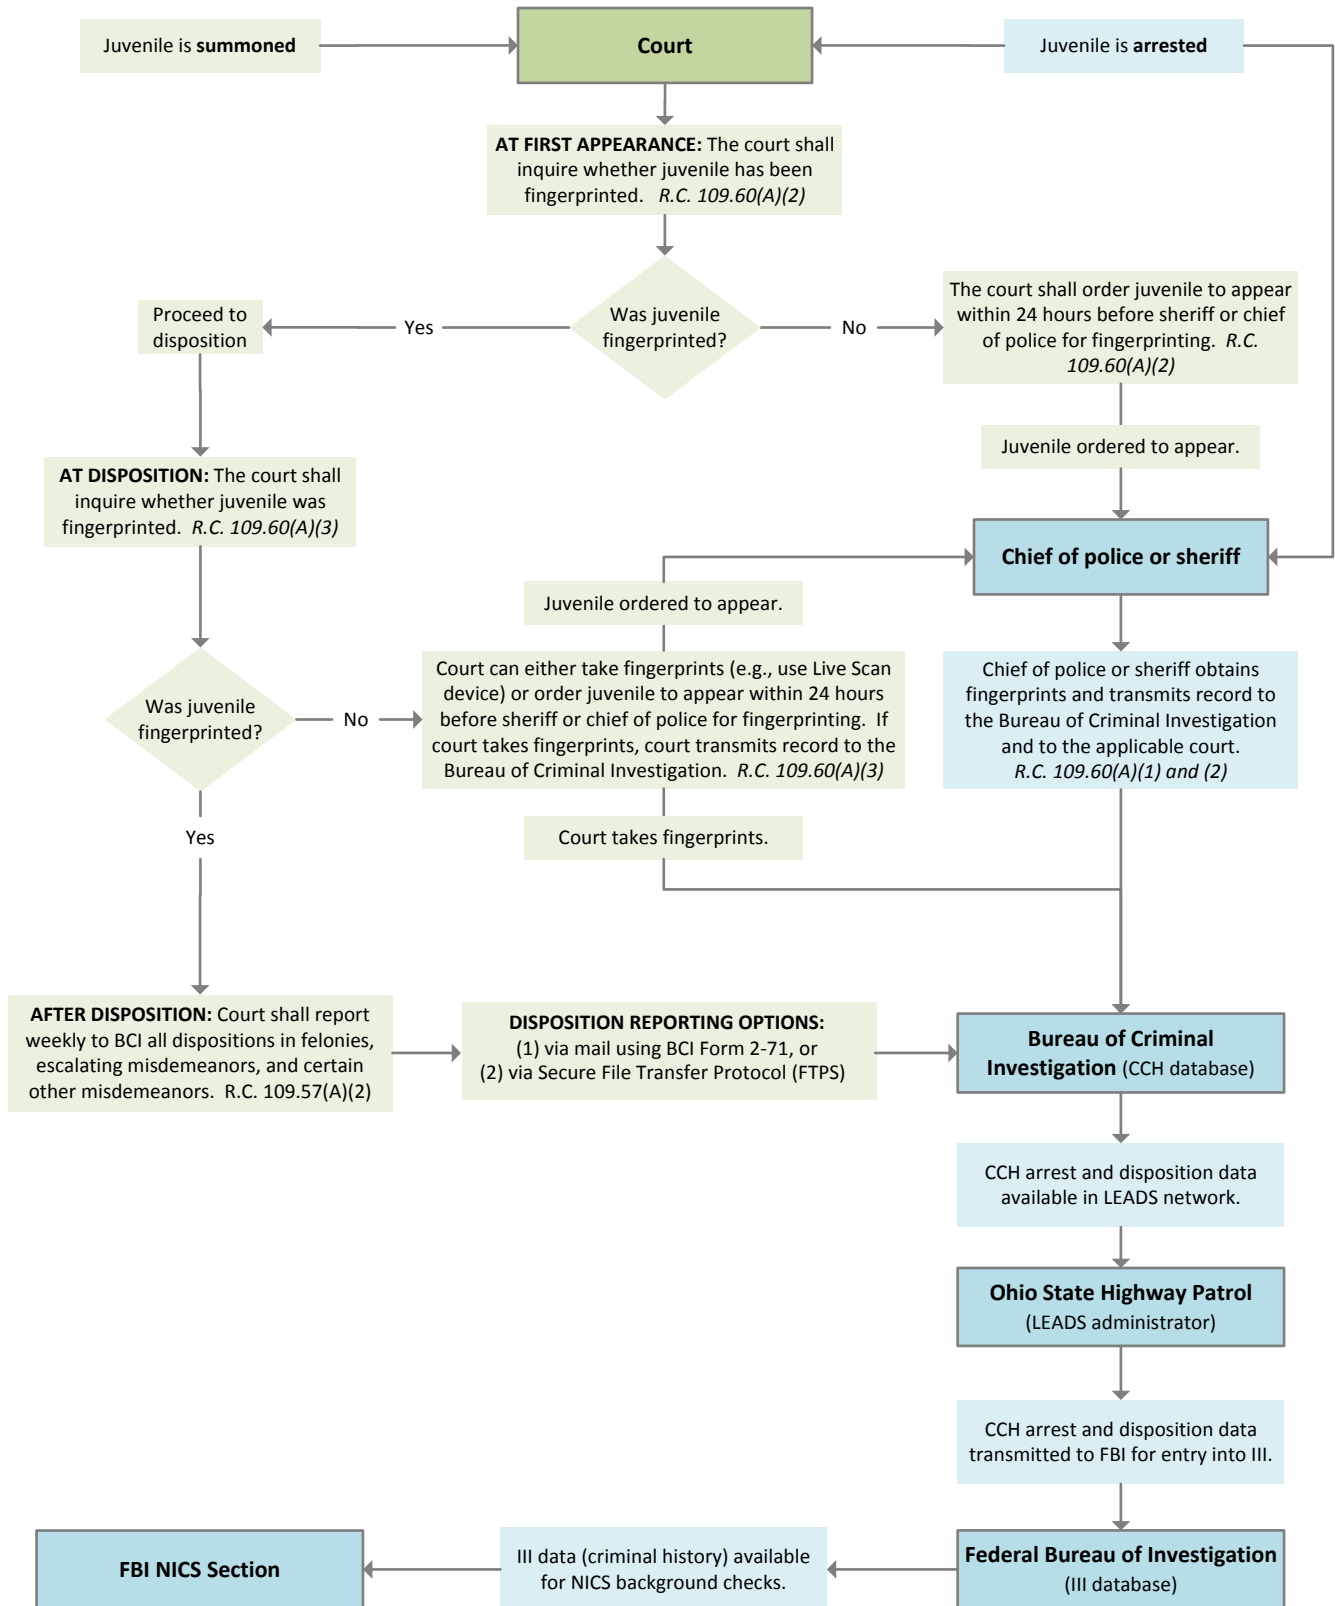

NICS Disqualifiers - Criminal History Reporting (Juvenile)

Overall Process and Information Flow

Abbreviations:

- BCI – Bureau of Criminal Investigation
- CCH – Computerized Criminal History
- LEADS – Law Enforcement Automated Data System
- III – Interstate Identification Index
- NICS – National Instant Criminal Background Check System