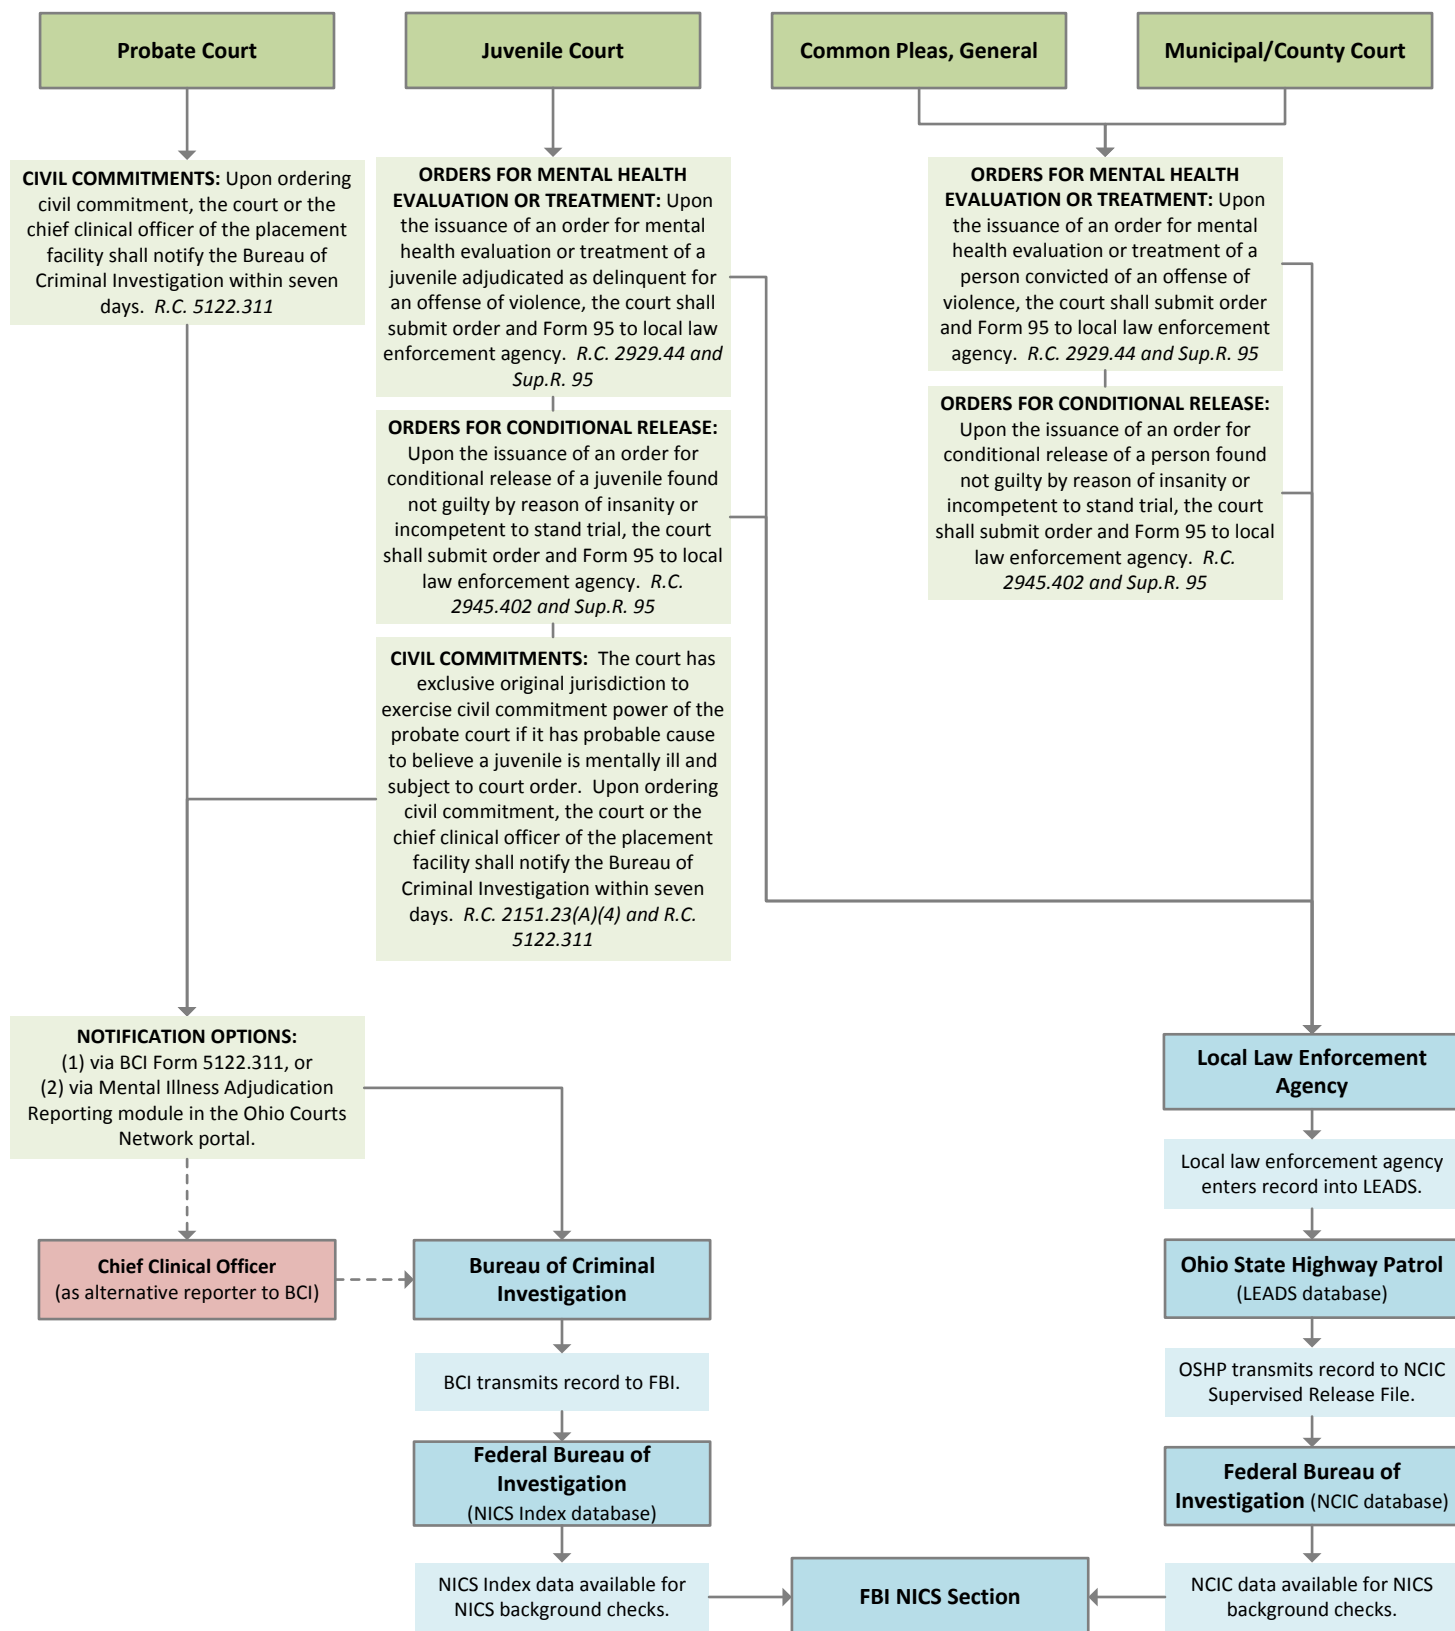

NICS Disqualifiers - Mental Health Adjudications and Notifications Reporting

Overall Process and Information Flow

Abbreviations:

- BCI – Bureau of Criminal Investigation
- LEADS – Law Enforcement Automated Data System
- NCIC – National Crime Information Center
- NICS – National Instant Criminal Background Check System